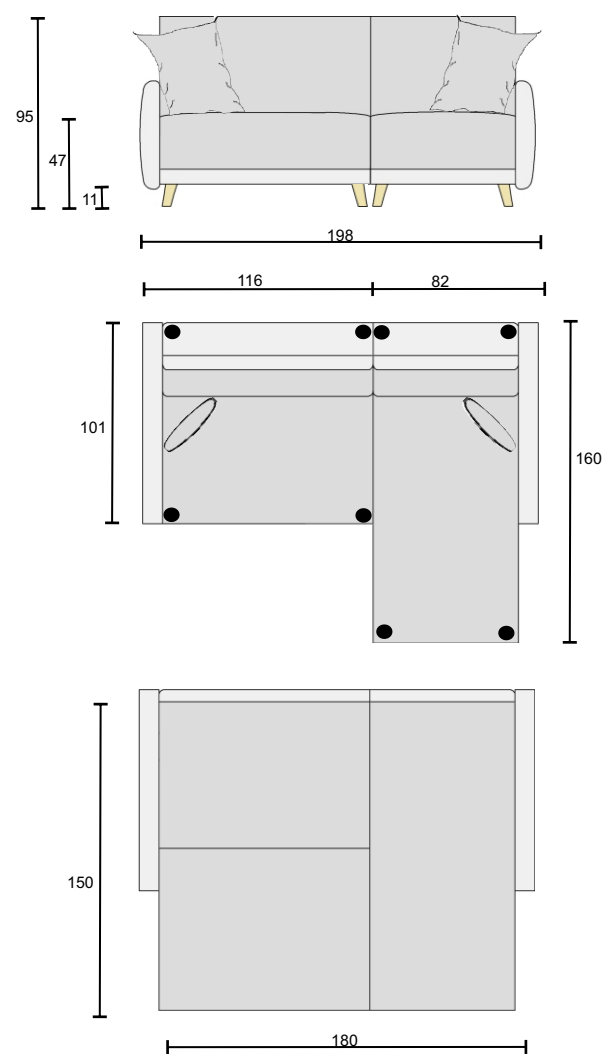

LEG 54

# NORBERTO

Sofa compact

Corner 2,5s LHF

Corner 2,5s RHF