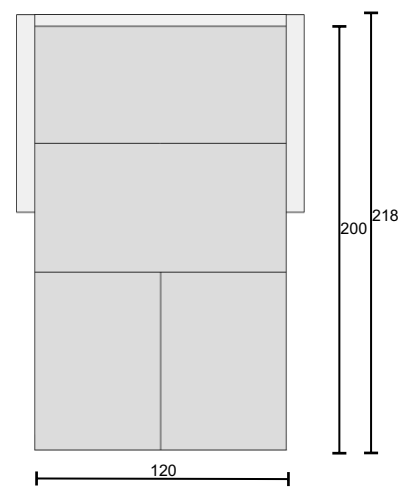

NORBERTO

Sofa 2s

- 1.polyurethane foam HR35
- 2.felt
- 3.pocket springs
- 4.silicone balls / foam
- 5.wooden legs
- 6.springs
- 7.solid wood and wood based elements
- 8.high fluff nonwoven
- 9.fabric