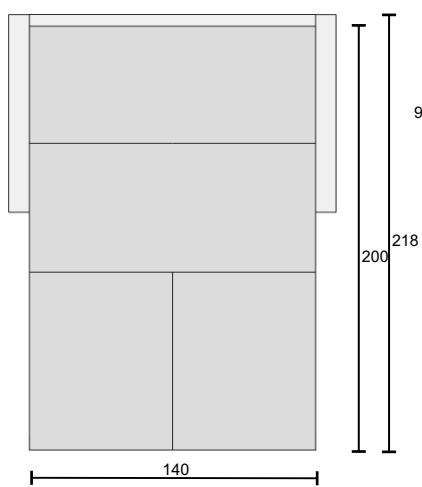

NORBERTO

Sofa 3s

- 1.polyurethane foam HR35
- 2.felt
- 3.pocket springs
- 4.silicone balls / foam
- 5.wooden legs
- 6.springs
- 7.solid wood and wood based elements
- 8.high fluff nonwoven
- 9.fabric