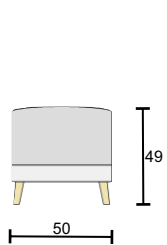

NORBERTO

Footstool