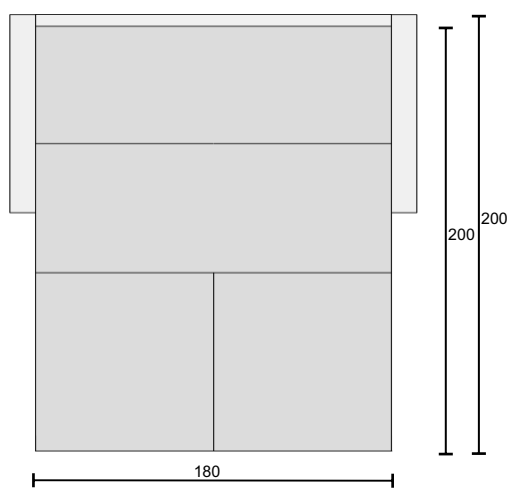

Sofa 5s

- 1.polyurethane foam HR35
- 2.felt
- 3.pocket springs
- 4.silicone balls / foam
- 5.wooden legs
- 6.springs
- 7.solid wood and wood based elements
- 8.high fluff nonwoven
- 9.fabric