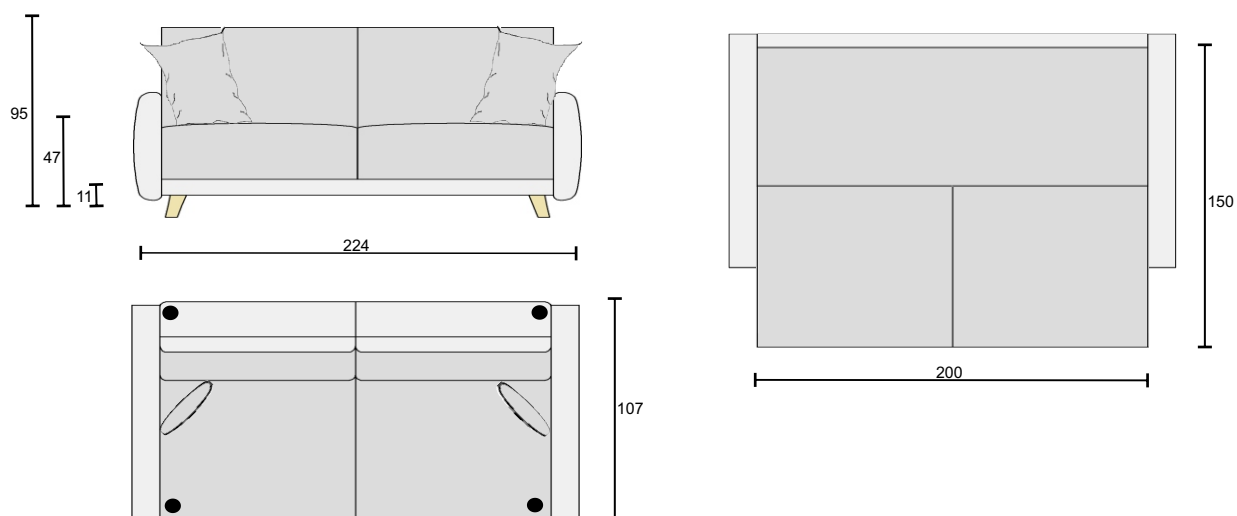

# NORBERTO

Sofa compact

Corner 2,5s LHF

Corner 2,5s RHF