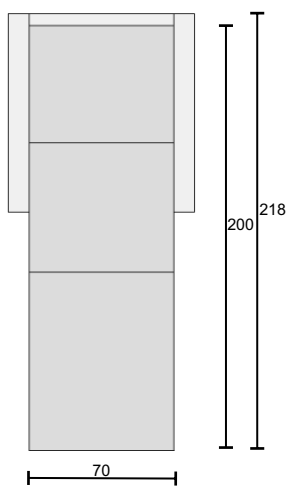

NORBERTO

Sofa 1s

- 1.polyurethane foam HR35
- 2.felt
- 3.pocket springs
- 4.silicone balls / foam
- 5.wooden legs
- 6.springs
- 7.solid wood and wood based elements
- 8.high fluff nonwoven
- 9.fabric