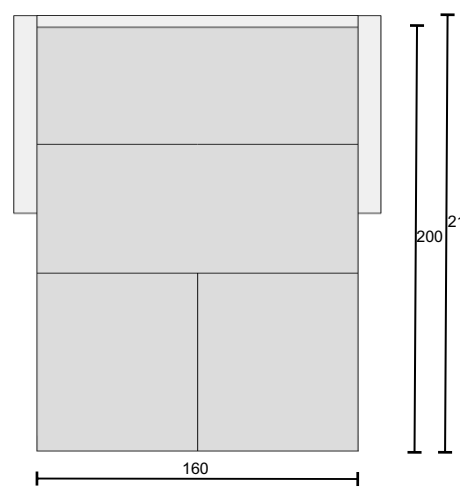

NORBERTO

Sofa 4s

- 1.polyurethane foam HR35
- 2.felt
- 3.pocket springs
- 4.silicone balls / foam
- 5.wooden legs
- 6.springs
- 7.solid wood and wood based elements
- 8.high fluff nonwoven
- 9.fabric